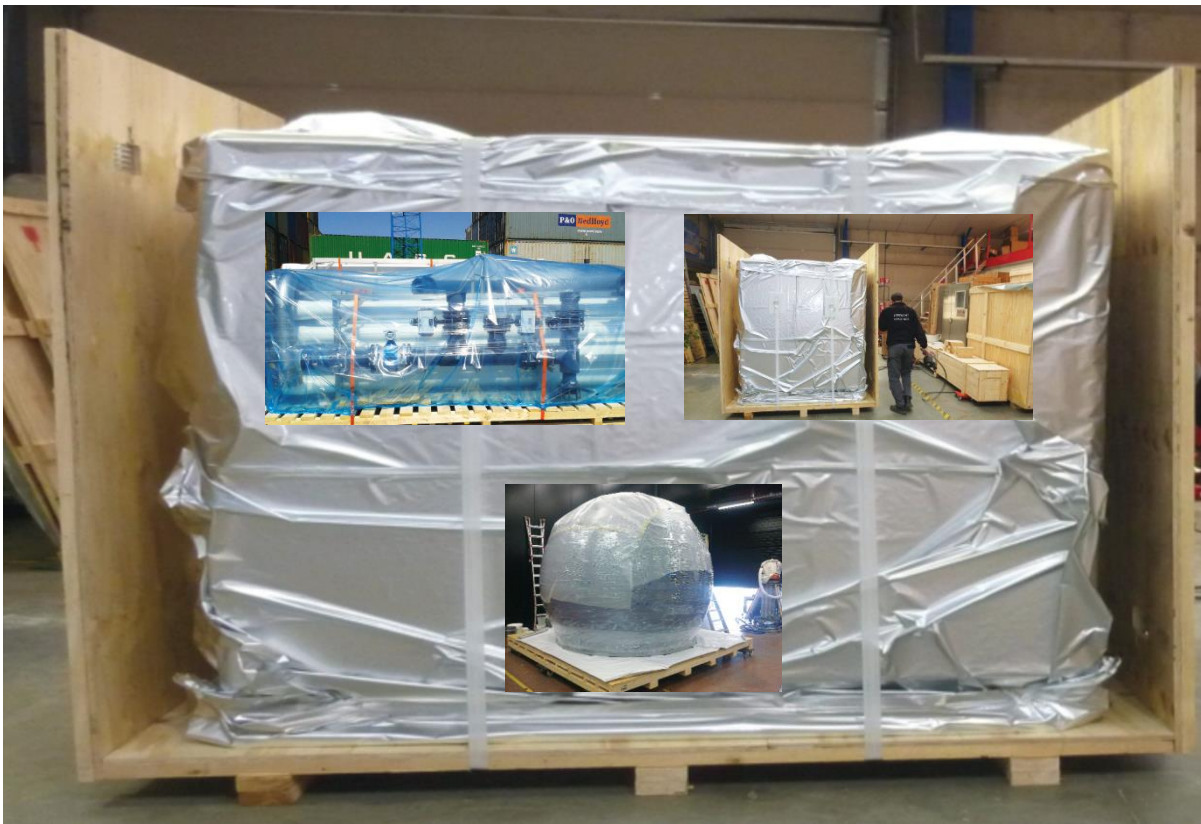

Export Packing

**SEI certified, industrial and export packing
since 5 years division of TPL**

**READYBOX[®] care for better seaworthy and industrial
packing service !**

Maritime packing remains the work of specialists and must be carried out in view to the further handling (eg.: by adding a steel beam for oversized and heavy cases, or a wooden cradle to load oog steel plates inside a 40ft HC . Readybox[®] has a wide massive experience, and is SEI licensed since 15 years. In Europe the demand for SEI certified packing is rising, because only a certified SEI-4C packing gives the written guarantee that the content is adequately protected against corrosion, and that the boxes can safely be stored outside during at least 1 year, without any risk.