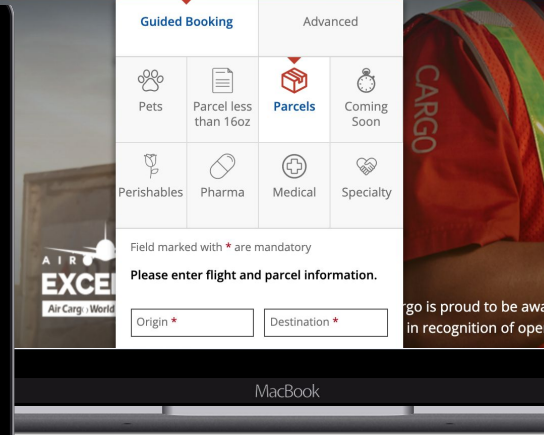

# eBooking: Truly Digital Air Cargo

Search, compare, and book air cargo in minutes on the world's largest airline network

**BOOKING RECORD / 105-12345675**

Booking | Booked | Departed | Arrived | Departed | Arrived | Ready for pick up | Delivered

**STATUS HISTORY**

Description	Date	Local Time	Status	Flight number	From	Weight	Status
							●
							●
							●
							●

**BOOKING DETAILS**

Shipment details | Agreements by rate | Action details

**FLIGHT DETAILS**

Flight number	Plane	Status	Departure	Activity	Status / Action
					●
					●
					●
					●

**FLIGHT TRACKING BCN > JFK**

# Faster, more accurate booking with **real-time pricing** on the world's largest carrier network

More airlines coming soon!