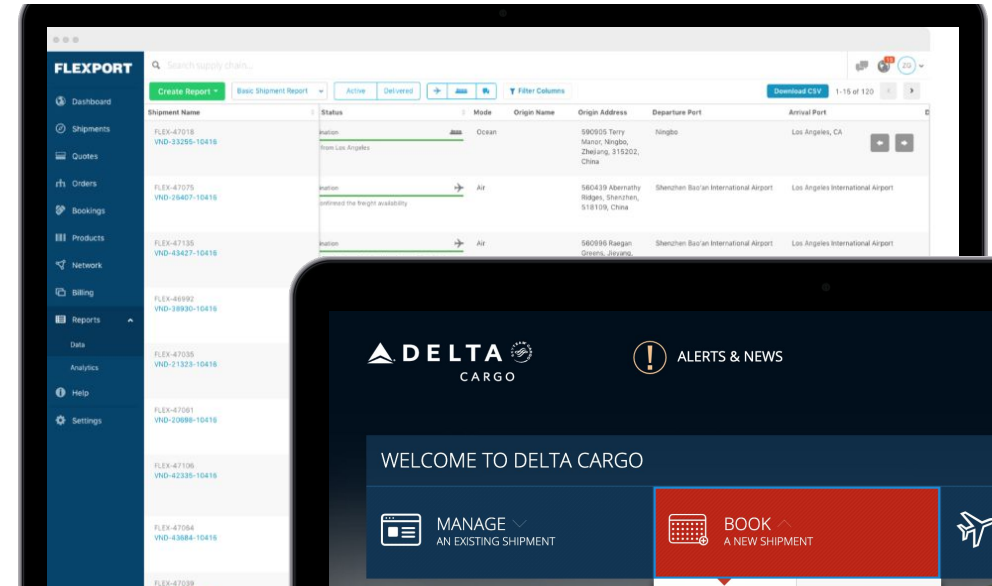

Forwarders are ~~moving~~ have moved to eBooking

Early adapters are seeing the benefits.
Are you?