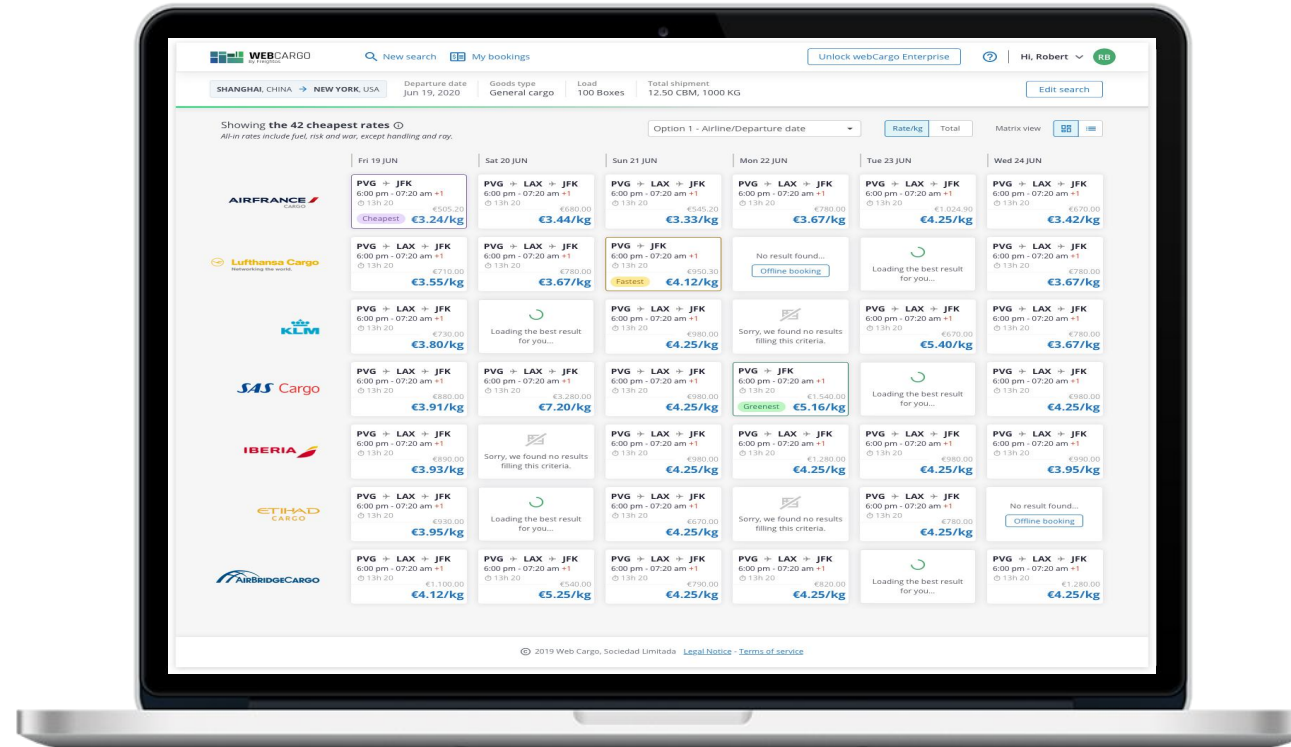

**STATUS HISTORY**

Description	Date	Local Time	Status	Flight number	From	Weight	Status
							●
							●
							●
							●

**BOOKING DETAILS**

Shipment details | Agreements by rate | Action details

**FLIGHT DETAILS**

Flight number	Plane	Status	Departure	Activity	Status / Action
					●
					●
					●
					●

**FLIGHT TRACKING BCN > JFK**

# Forwarders are ~~moving~~ have moved to eBooking

Early adapters are seeing the benefits.  
**Are you?**

# Faster, more accurate booking with **real-time pricing** on the world's largest carrier network

More airlines coming soon!